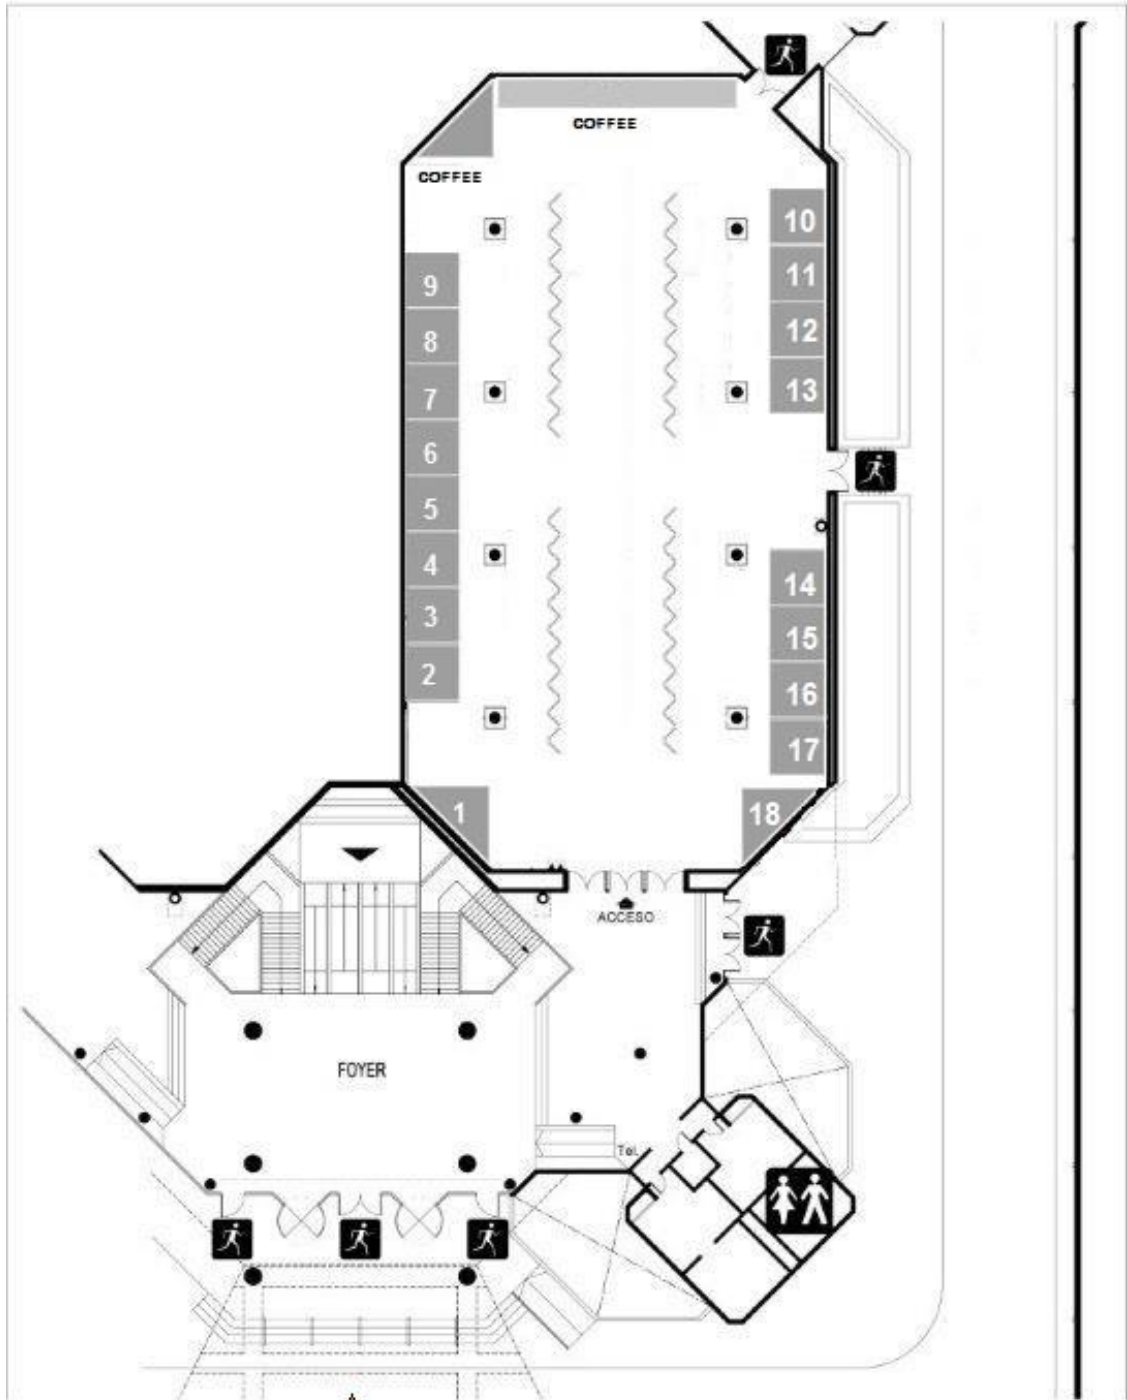

ICID 2018, Buenos Aires
Sheraton Buenos Aires Hotel & Convention Center
San Telmo Room – Groundfloor

Please note booth numbers are preliminar and may change

1 unit = 9sqm

Max. Standbuilding height 2.5m

- no suspension
- no water connections
- no structures, Walls or furnitures